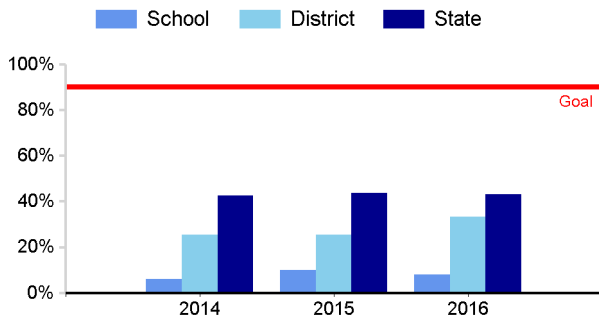

**WHITEHORSE HIGH**

SAN JUAN DISTRICT

Grades 7-9 School Year 2015-2016

**8th Grade ELA Proficiency**

SAGE: 1st administration in 2014

**School Demographics**

Enrollment	125
Race/Ethnic Minority	99%
English Learners	45%
Low Socio-Economic	100%
Students With Disabilities	15%
Chronic Absenteeism	29%
Mobility	21%

	ELA	Math	Science
Race/Ethnic Minority	<10%	11%	11%
English Learners	<10%	<10%	<10%
Low Socio-Economic	<10%	11%	11%
Students With Disabilities	<10%	<10%	<10%

**School Snapshot**

**Middle School**

Whitehorse High School is a 7th-12th grade Jr. high/high school serving located on the Navajo Indian reservation in the southeast corner of the state. 99% of the students are enrolled members of the Navajo Indian Tribe.