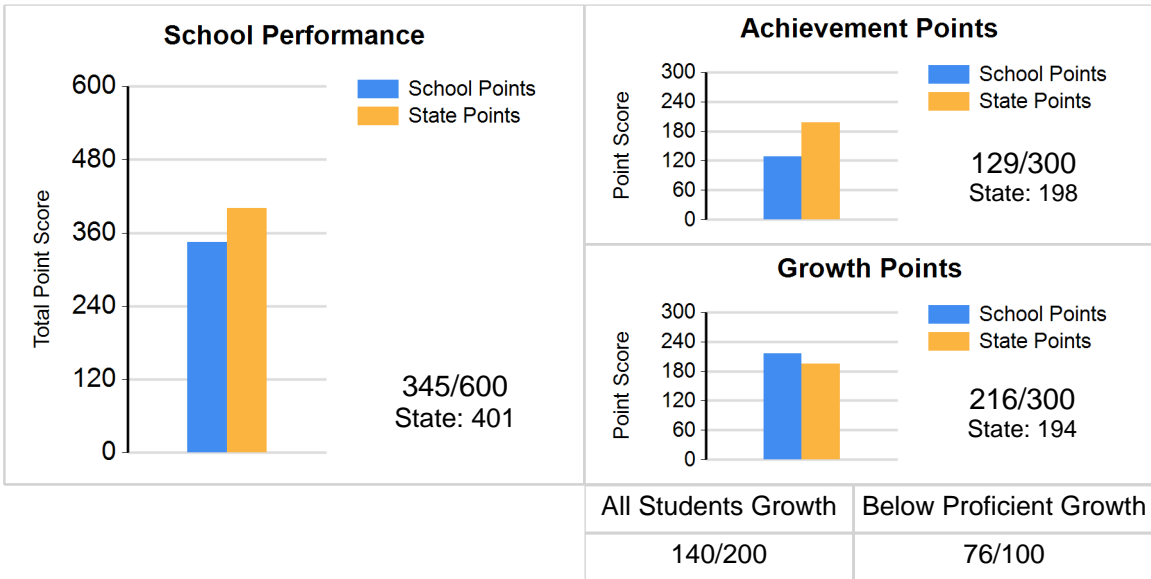

WHITEHORSE HIGH

Participation Rate	
All Students	Below Proficient
99%	99%

College and Career Readiness	
Graduation Rate	Graduation Points
77%	115/150

	All Students Growth			Below Proficient Growth			Proficiency			
	MGP	# of Tests	Points	MGP	# of Tests	Points	Prof Rate	# of Tests	Points	Points Possible
English Language Arts	54.00	212	140	57.00	182	76	<10%	226	4	50
Math	58.00	197	155	63.00	173	87	<10%	226	5	50
Science	50.00	185	125	51.00	155	64	<10%	213	5	50
	Average		140	Average		76	Sum		14	

* Of the tests that were expected to be taken, 0% were not taken due to parental exclusion. These expected tests were included in participation rates but excluded from proficiency rates.

	All Students MGP			Below Proficient MGP			Proficiency		
	School	LEA	State	School	LEA	State	School	LEA	State
10th Grade Language Arts	60.00	63.00	50.00	60.00	63.00	50.00	11%	32%	46%
11th Grade Language Arts	63.00	62.00	51.00	65.00	62.50	51.00	<10%	21%	39%
7th Grade Language Arts	19.00	54.00	50.00	16.50	54.00	50.00	<10%	25%	45%
8th Grade Language Arts	54.00	67.00	50.00	55.50	66.00	51.00	<10%	33%	43%
9th Grade Language Arts	63.50	63.50	50.00	63.50	63.00	50.00	12%	27%	42%
7th Grade Math	15.00	60.00	50.00	15.00	63.00	50.00	<10%	36%	49%
8th Grade Math	63.00	65.00	50.00	63.00	63.00	50.00	<10%	37%	46%
Secondary Math I	71.00	50.50	51.00	71.00	50.00	50.00	12%	31%	43%
Secondary Math II	75.00	55.00	51.00	75.50	63.00	50.00	12%	25%	39%
Secondary Math III	54.00	59.00	50.00	54.00	55.00	50.00	<10%	24%	48%
7th Grade Science	23.00	52.50	50.00	15.50	48.00	50.00	<10%	32%	48%
8th Grade Science	51.00	62.00	50.00	55.00	58.00	50.00	<10%	38%	50%
Biology	48.00	44.00	51.00	49.00	49.00	51.00	<10%	21%	45%
Earth Science	78.00	52.00	50.00	76.00	59.00	50.00	19%	38%	46%
Physics	44.00	44.00	50.00	44.00	43.00	50.00	12%	14%	50%