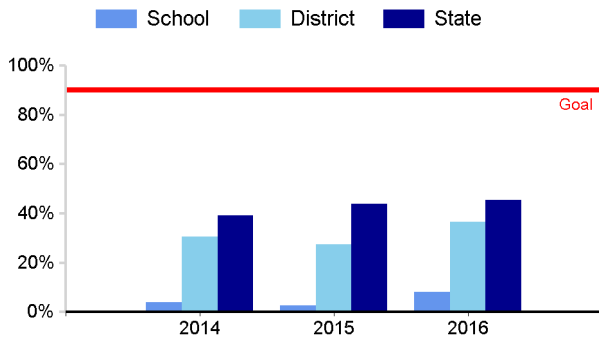

8th Grade Math Proficiency

SAGE: 1st administration in 2014

Academic Performance

Grade Span Tested: **7-9**

Percent Proficient

SAGE Language Arts (ELA)	<10%
SAGE Math	11%
SAGE Science	11%

Student Group Percent Proficient

	ELA	Math	Science
Race/Ethnic Minority	<10%	11%	11%
English Learners	<10%	<10%	<10%
Low Socio-Economic	<10%	11%	11%
Students With Disabilities	<10%	<10%	<10%

School Snapshot

Middle School

Whitehorse High School is a 7th-12th grade Jr. high/high school serving located on the Navajo Indian reservation in the southeast corner of the state. 99% of the students are enrolled members of the Navajo Indian Tribe.