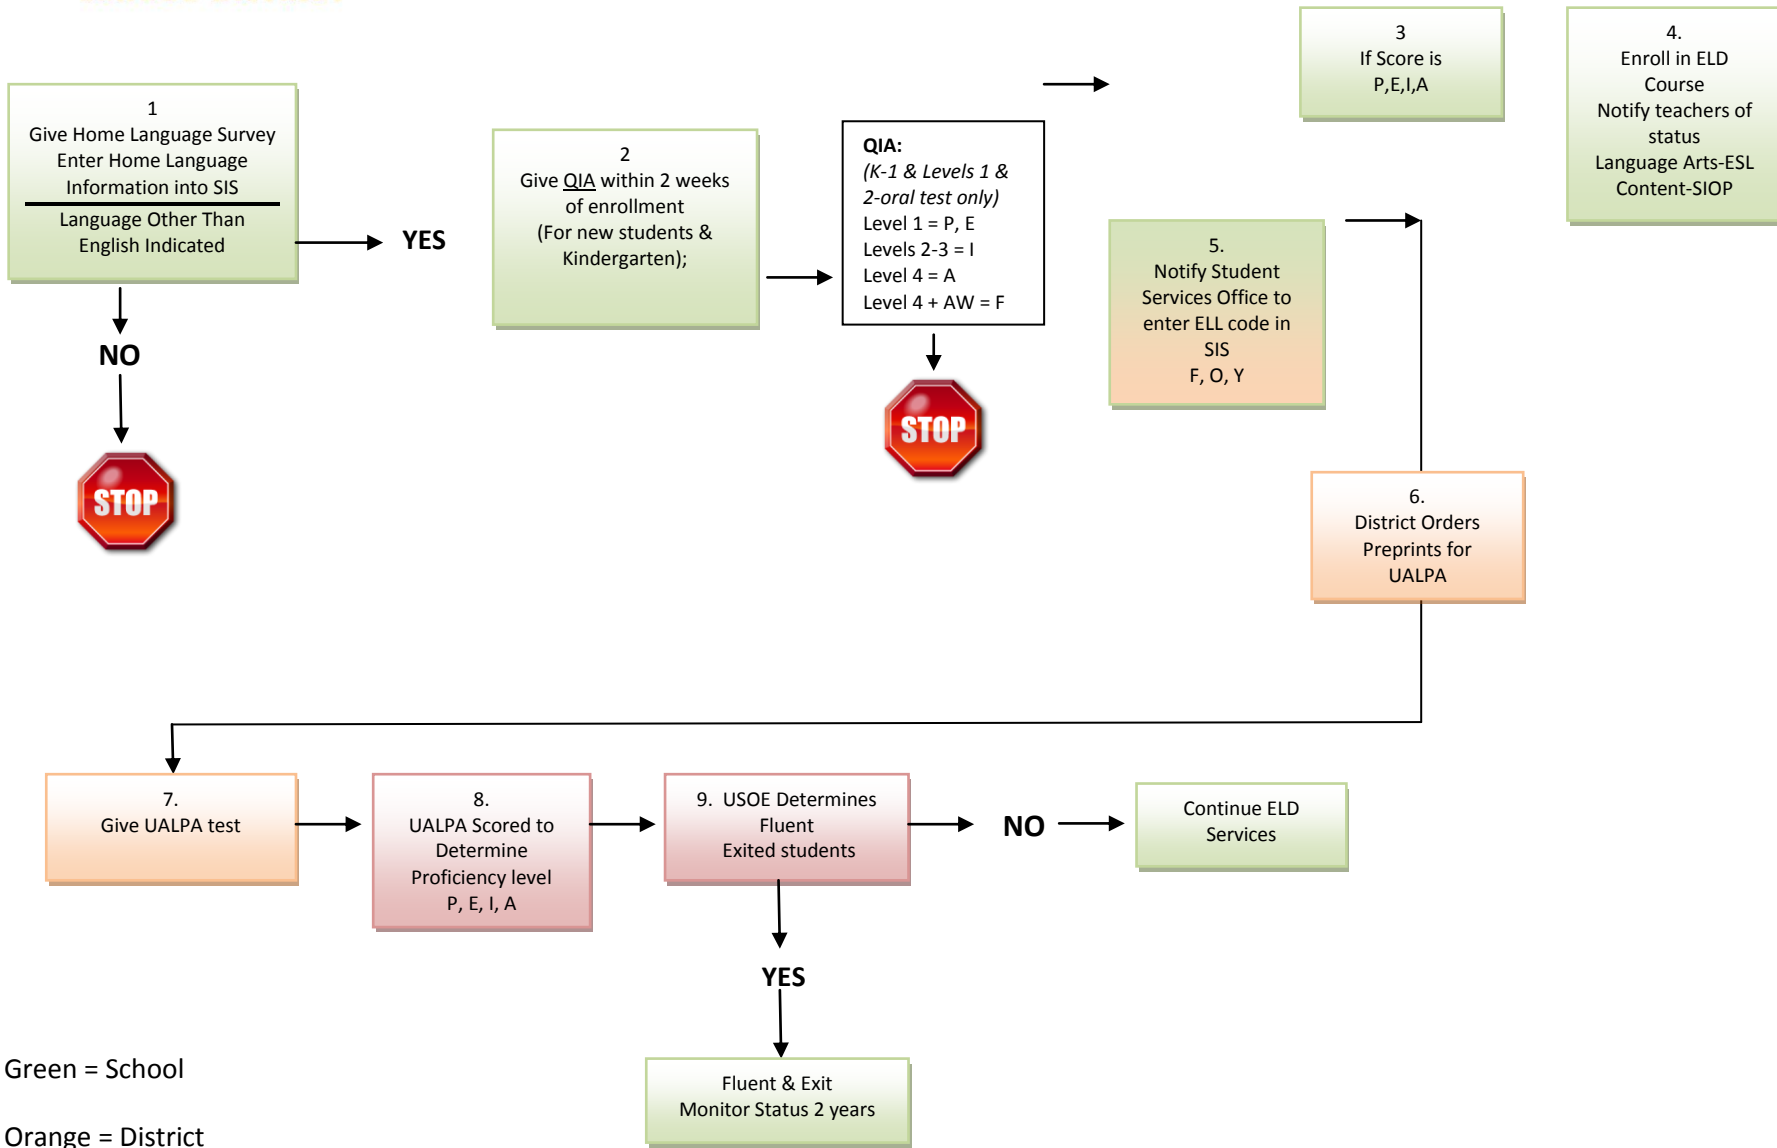

## Compliance Procedures for ELL Students

Green = School

Orange = District

Red = USOE